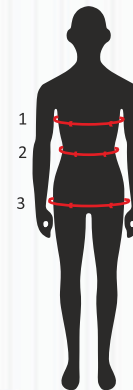

SHREY INTENSE BASELAYER TOP

	SIZE	XS	S	M	L	XL	XXL
1	Chest	32-34	34-36	36-38	38-40	40-42	42-44
2	Waist	27.5-29.5	29.5-31.5	31.5-33.5	33.5-35.5	35.5-37.5	37.5-39.5
3	Hip	33-35	35-37	37-39	39-41	41-43	43-45

*All Measurement are in Inches.