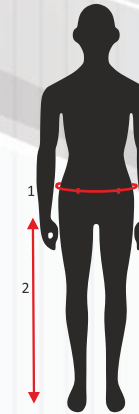

SIZE GUIDE

SHREY MEN'S & WOMEN'S BOTTOMS												
	SIZE	SJ	MJ	LJ	YOUTH	XS	S	M	L	XL	XXL	3XL
1	To Fit Waist	23-25	24-26	25-28	26-28	27-29	29-32	32-35	35-39	39-42	41-43	42-46
2	Relaxed Waist	22	23	24	25	26	27	28	29	30	31	32
3	Leg Length	34	35	36	37	40	41	42	43.5	45	46	47

*All Measurement are in Inches