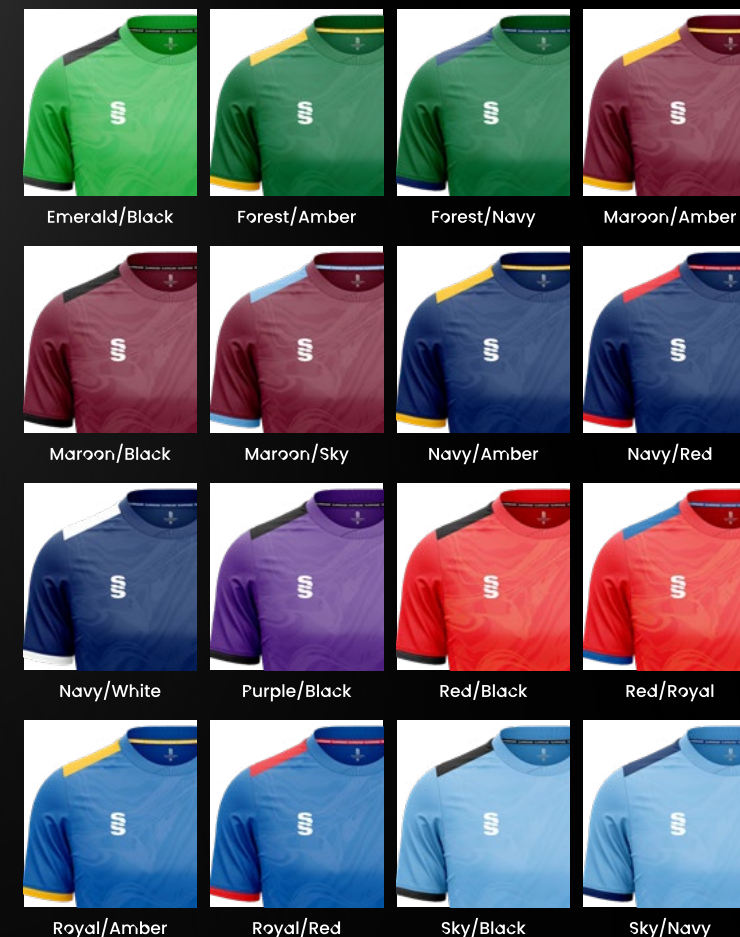

Select from 17 colour options

Complete your bespoke cricket kit by adding Surridge Sport stock range of Blade Playing Pants SUR394 available in 7 complimentary colours.

*Please note: Short and Long Sleeve Sweaters are available in V-Neck & Round Neck collars.

Add Your Logo's, School Crests, Names, Numbers & Sponsors
Visit www.surridgesport.com/kitbuilder for more details

3 WEEK DELIVERY
Fast Track Range