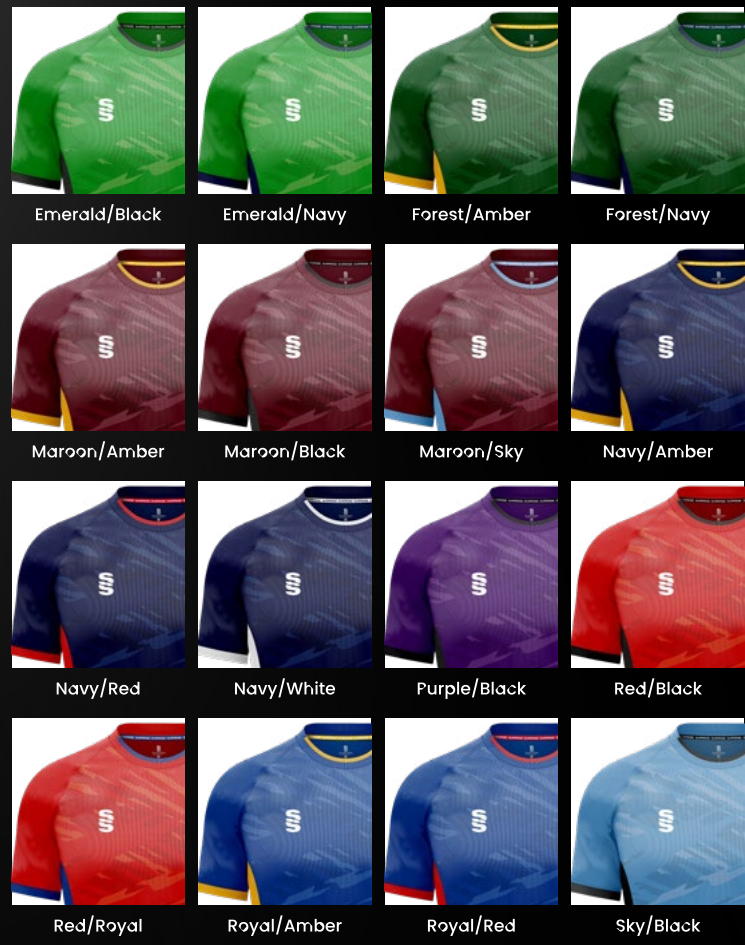

Select from 17 colour options

Complete your bespoke cricket kit by adding Surridge Sport stock range of Blade Playing Pants SUR394 available in 7 complimentary colours.

*Please note: Short and Long Sleeve Sweaters are available in V-Neck & Round Neck collars.

3 WEEK DELIVERY
Fast Track Range