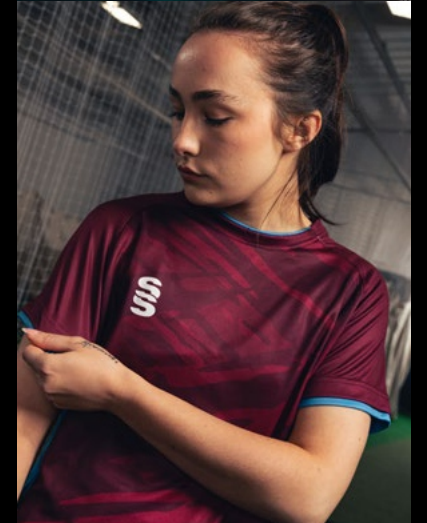

SURRIDGE SPORT

EST. 1867

EST. 1867

SURRIDGE SPORT

SURRIDGE

FAST TRACK 3 WEEK DELIVERY