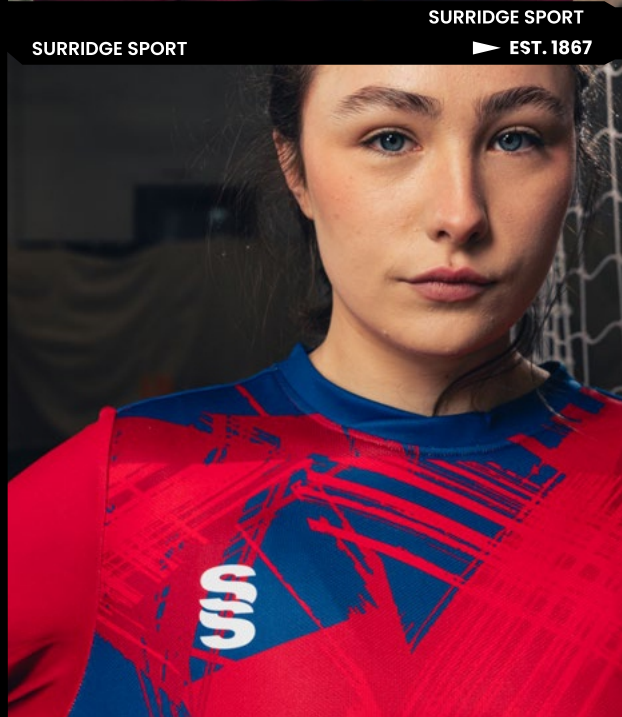

FAST TRACK RANGE

3 WEEK DELIVERY

7 Bespoke mens and womens cricket designs created for fast delivery...

EXCLUSIVE Cricket Range

#SURRIDGEISSPORT

Available in Male and Female Fits

SURRIDGE SPORT EST. 1867

SURRIDGE SPORT EST. 1867