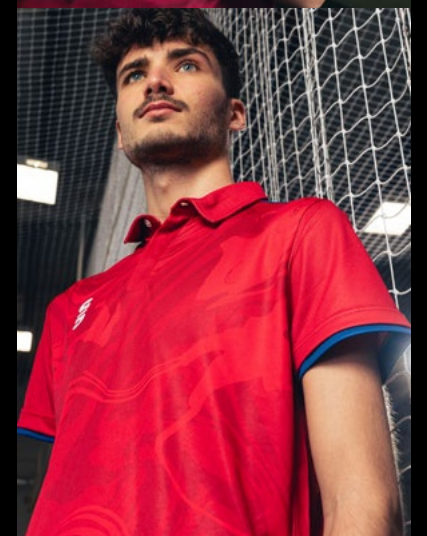

SURRIDGE SPORT

EST. 1867

EST. 1867

SURRIDGE SPORT

SURRIDGE

FAST TRACK 3 WEEK DELIVERY